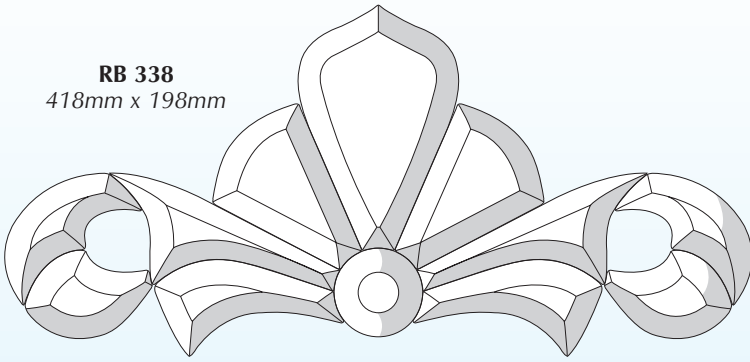

RB 95.2
Mackintosh Style Leaves
Pair of 2 piece leaves
each 40mm x 50mm

RB 95.1
Mackintosh Style Rose
110mm Diameter

FANLIGHT BEVELS

RB 338
418mm x 198mm

RB 381
423mm x 166mm

RB 94.1
450mm x 165mm

RB 369
429mm x 102mm