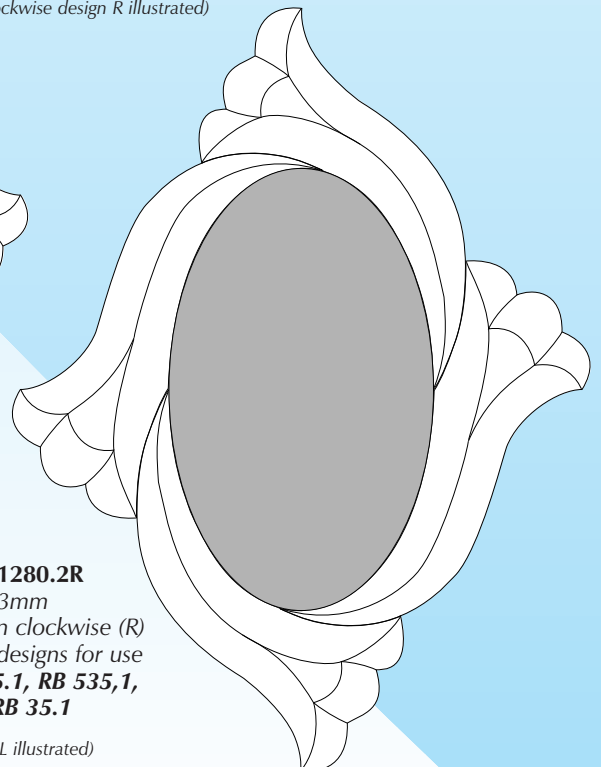

RB 1278.2L RB 1278.2R 165mm x 218mm
4 piece sets available in clockwise (R) and
anti-clockwise (L) designs for use with
RB 1278, RB 434.1, RB 534.1, RB 734.1
and **RB 34.1**

(Anti-clockwise design L illustrated)