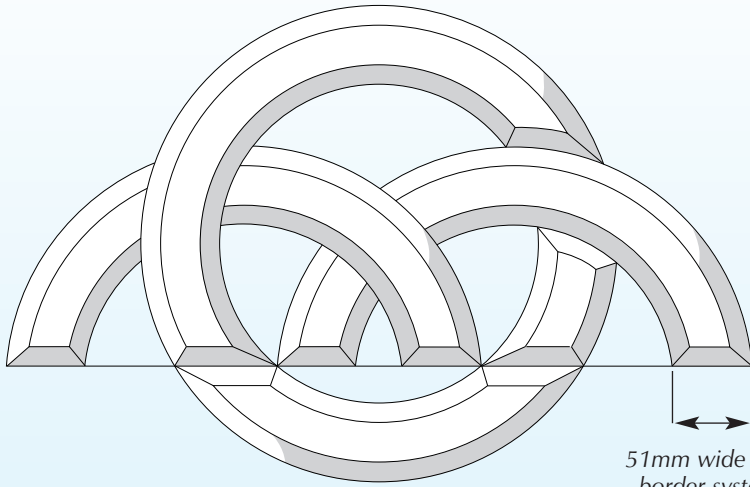

THE BEVEL FINDER

Every bevel, every reference number and where to find it in the most comprehensive decorative glass bevel catalogue ever.

Note: All dimensions appear as WIDTH x HEIGHT. Seamed or Polished Edge Bevels are shown as S

NEW

RB 1011
200mm x 550mm

25mm

RB 1012L **RB 1012R**
88mm x 317mm

NEW

25mm

DOOR BEVELS

51mm wide to fit border system, page 35