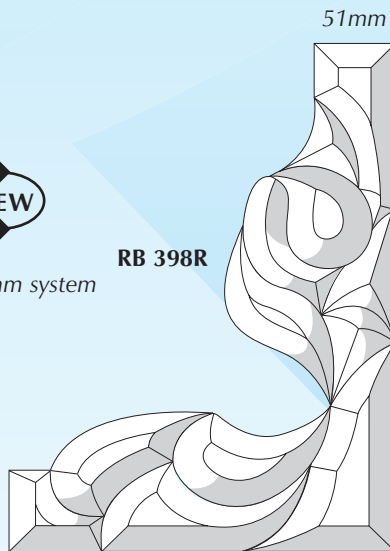

RB 392
254mm x 254mm
To fit 25mm system
Circle can be replaced by
30mm jewel - see page 59

25mm

RB 391
203mm x 203mm x 25mm
To fit 25mm system

25mm

RB 396
152mm x 152mm

RB 398L

RB 398R

To fit 51mm system