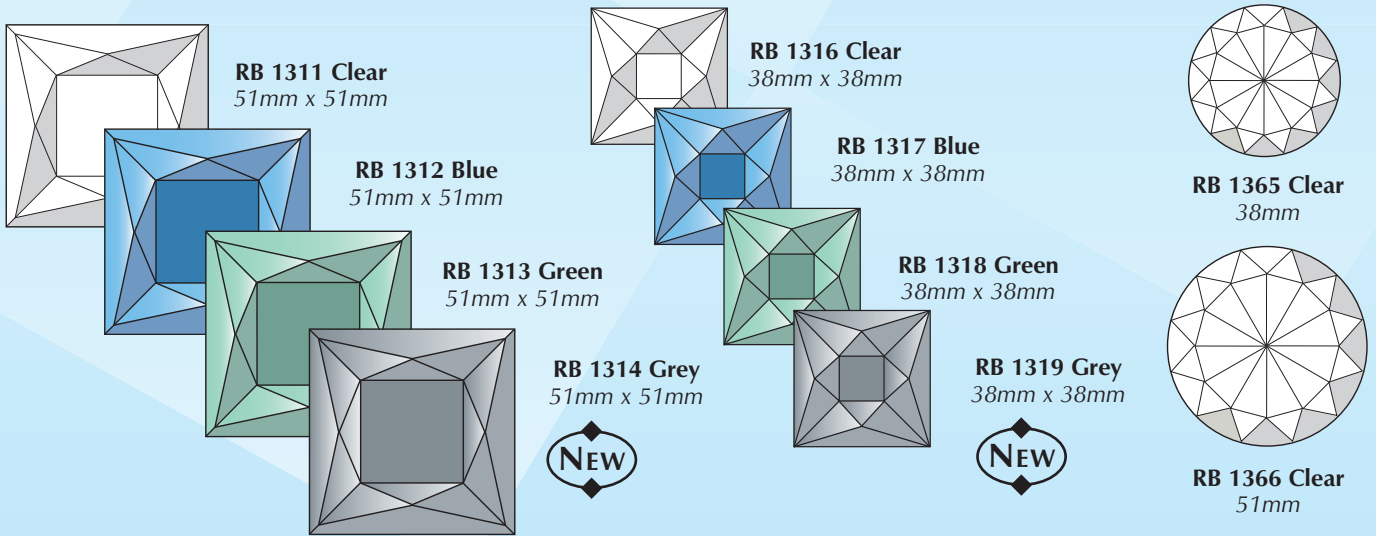

Reflected Light

Transmitted Light

MULTI-FACETED BEVELS

GIVING YOU AN 'EXTRA EDGE' IN DESIGNER APPEAL

Colour variation may occur between batches on all coloured bevels

ALL MULTI FACETED BEVELS ARE SEAMED

MULTI-FACETED