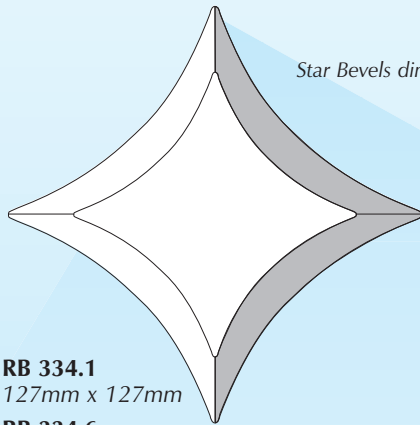

FEATURE BEVELS - STARS, DIAMONDS, TRIANGLES

RB 331
154mm x 230mm
RB 332.2
190mm x 254mm
RB 333.2
143mm x 190mm

RB 332.1
192mm x 254mm
RB 333.1 POL
143mm x 190mm
RB 333.3 FRO
143mm x 190mm

RB 36.1
136mm x 190mm
Polished Brilliant Cut
RB 36.3
136mm x 190mm
Frosted Brilliant Cut

RB 36.4
100mm x 150mm

RB 334.1
127mm x 127mm
RB 334.6
175mm x 175mm
RB 334.7
143mm x 143mm

PLEASE NOTE
Star Bevels dimensions are Point to Point as shown.

RB 334.5
115mm x 115mm
RB 334.8
98mm x 98mm

RB 334.2
82mm x 82mm
RB 334.3
64mm x 64mm
RB 334.4
50mm x 50mm