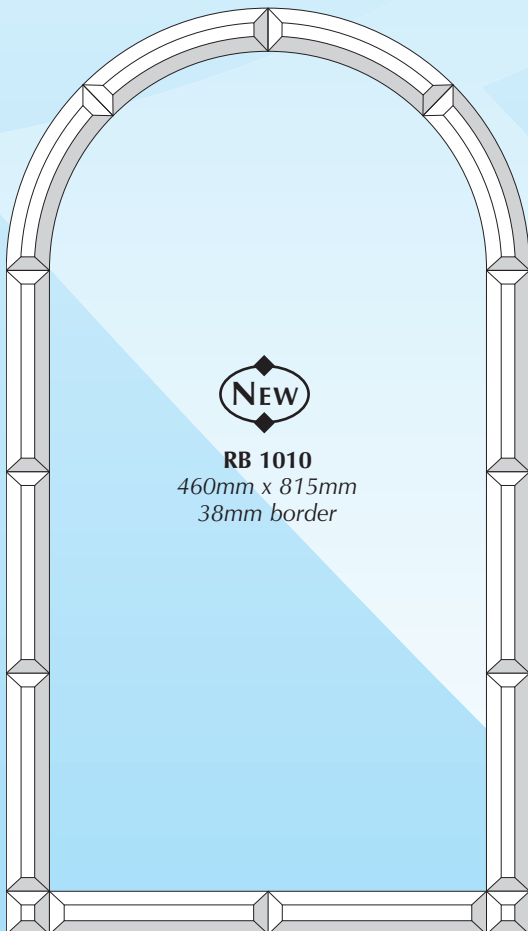

38mm BORDER SYSTEM

NEW
RB 1010
460mm x 815mm
38mm border