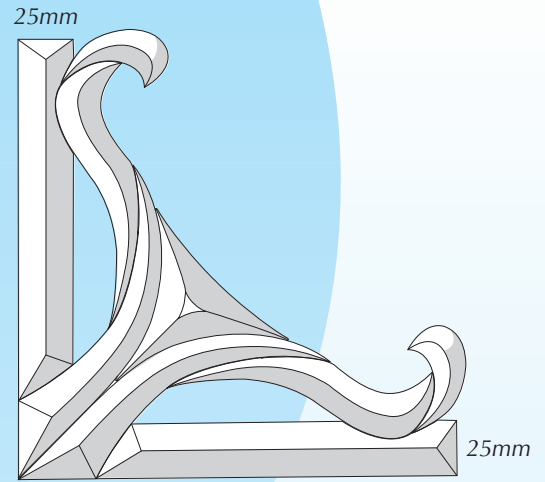

RB 77.1
I.D.- 76mm x O.D.-127mm x 25mm

19mm BORDER SYSTEM

RB 240
70mm x 70mm x 19mm

RB 204.4
70mm x 70mm x 19mm

RB 100 19mm x 19mm

RB 101 19mm x 51mm

RB 102 19mm x 76mm

RB 103 19mm x 101mm

RB 105 19mm x 152mm

RB 106 19mm x 203mm

RB 107 19mm x 254mm

RB 108 19mm x 305mm

BORDER & CORNER BEVELS

CORNER CLUSTERS

RB 395
152mm x 152mm x 38mm
To fit 38mm system

38mm

RB 392
254mm x 254mm
To fit 25mm system
Circle can be replaced by
30mm jewel - see page 59

25mm

RB 391
203mm x 203mm x 25mm
To fit 25mm system

25mm

RB 396
152mm x 152mm

RB 398L

RB 398R

To fit 51mm system