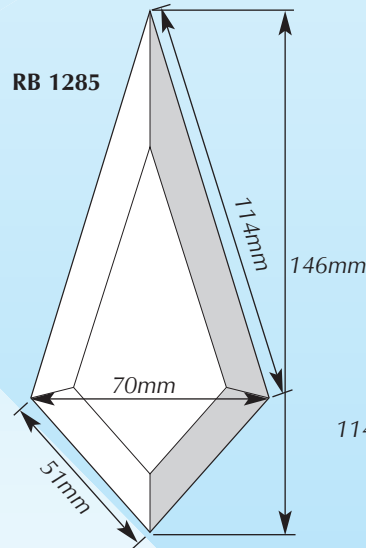

RB 1283

RB 1285