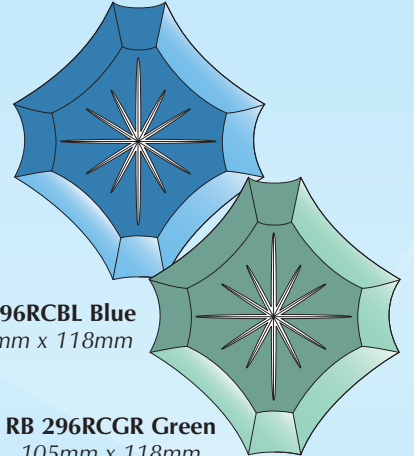

RB 296RCBL Blue
105mm x 118mm

RB 296RCGR Green
105mm x 118mm