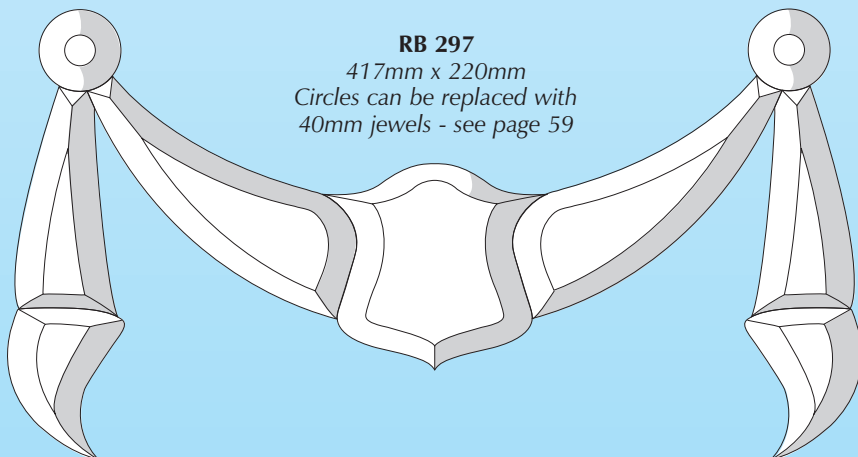

RB 95.2
Mackintosh Style Leaves
Pair of 2 piece leaves
each 40mm x 50mm

RB 95.1
Mackintosh Style Rose
110mm Diameter

FANLIGHT BEVELS

RB 338
418mm x 198mm

RB 381
423mm x 166mm

RB 94.1
450mm x 165mm

RB 369
429mm x 102mm

RB 297
417mm x 220mm
Circles can be replaced with
40mm jewels - see page 59

RB 90.1

180mm x 135mm

Also available in Dichroic (RB 1590.1) - see page 56
and Grey (RB 990.1) - see page 33

RB 91.1
260mm x 155mm