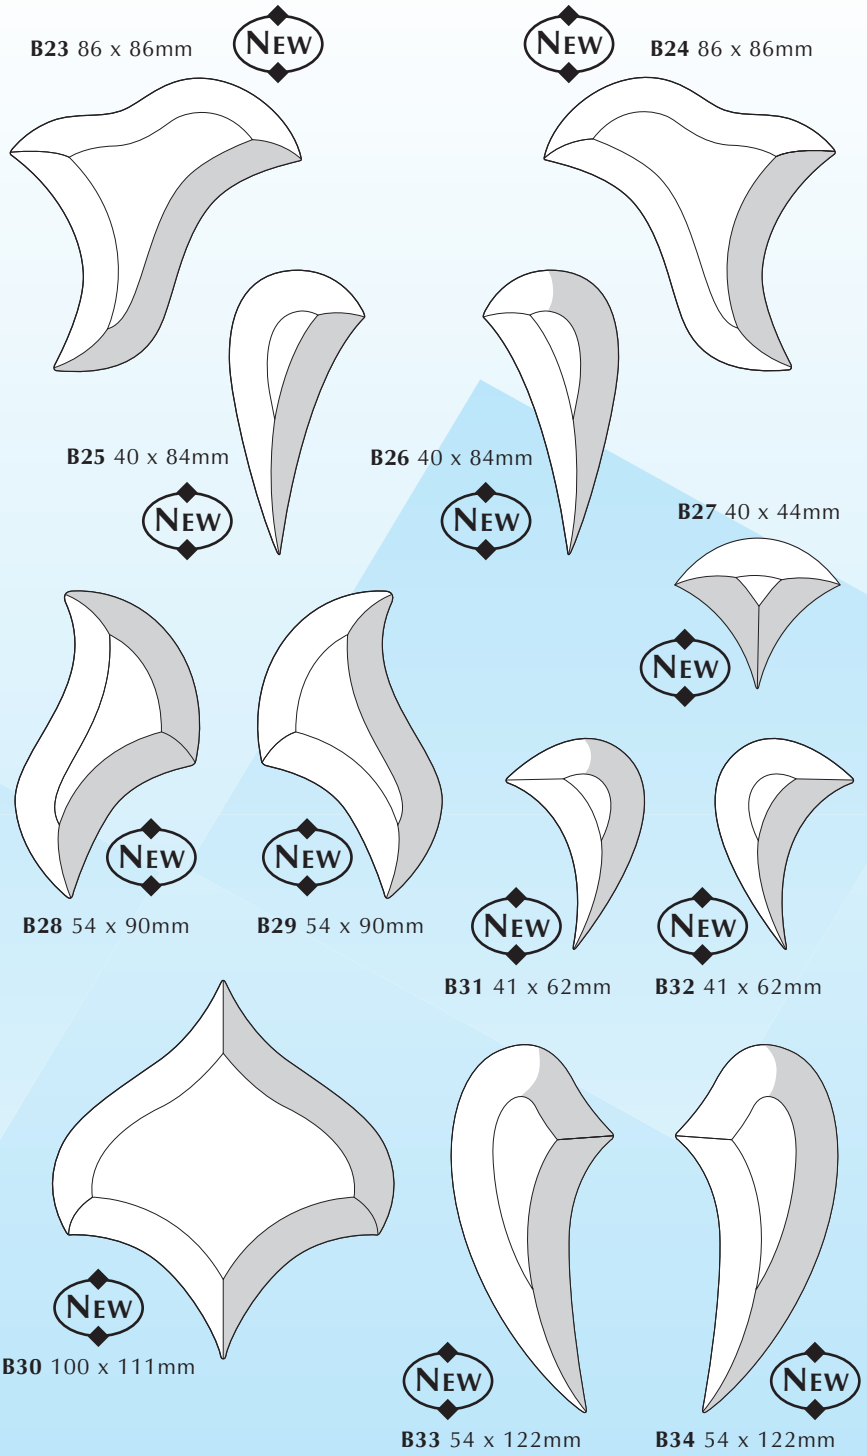

THE DESIGNER COLLECTION

ALL DESIGNER COLLECTION BEVELS HAVE SEAMED OR POLISHED EDGES FOR USE WITHOUT LEAD

Now a firmly established favourite with decorative glass studios, the RegaLead Designer Collection is a simple, yet innovative concept for creating imaginative bevel designs for windows, doors and fanlights. Using just the 34 basic bevel shapes illustrated, and the full-size positional templates that are also available, you can assemble them into an almost infinite number of combinations enabling you to create a virtually endless range of attractive designs. Sizes are shown as the bevels are in position on the page and will vary depending on how the bevels are used in the design.

NOTE: All bevels in the Designer collection are supplied in packs of ten.