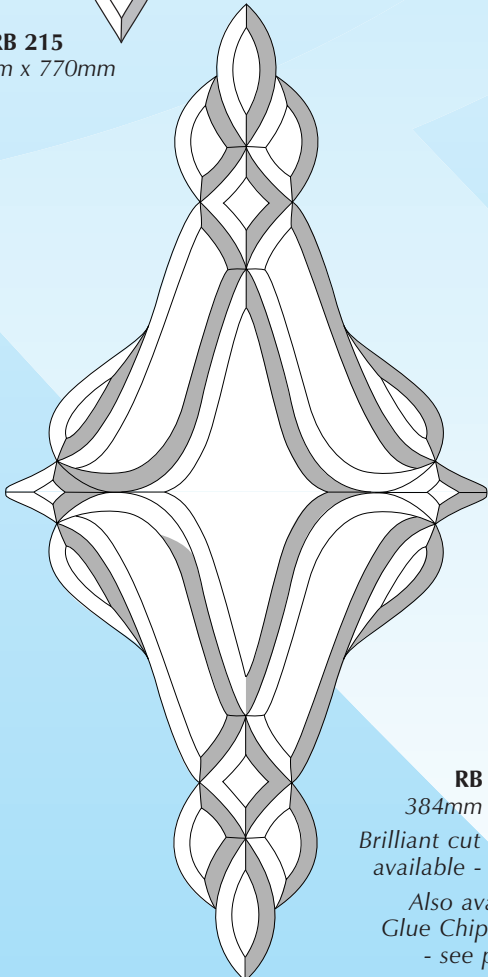

RB 75.1
384mm x 769mm
*Brilliant cut centre option
available - see page 47*
*Also available in
Glue Chip (RB 475.1)
- see page 53*