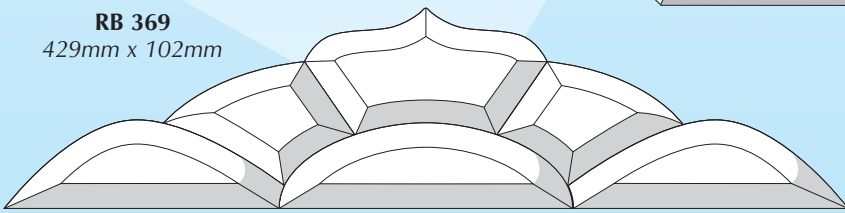

RB 95.2
Mackintosh Style Leaves
Pair of 2 piece leaves
each 40mm x 50mm

RB 95.1
Mackintosh Style Rose
110mm Diameter

FANLIGHT BEVELS

RB 338
418mm x 198mm

RB 381
423mm x 166mm

RB 94.1
450mm x 165mm

RB 369
429mm x 102mm