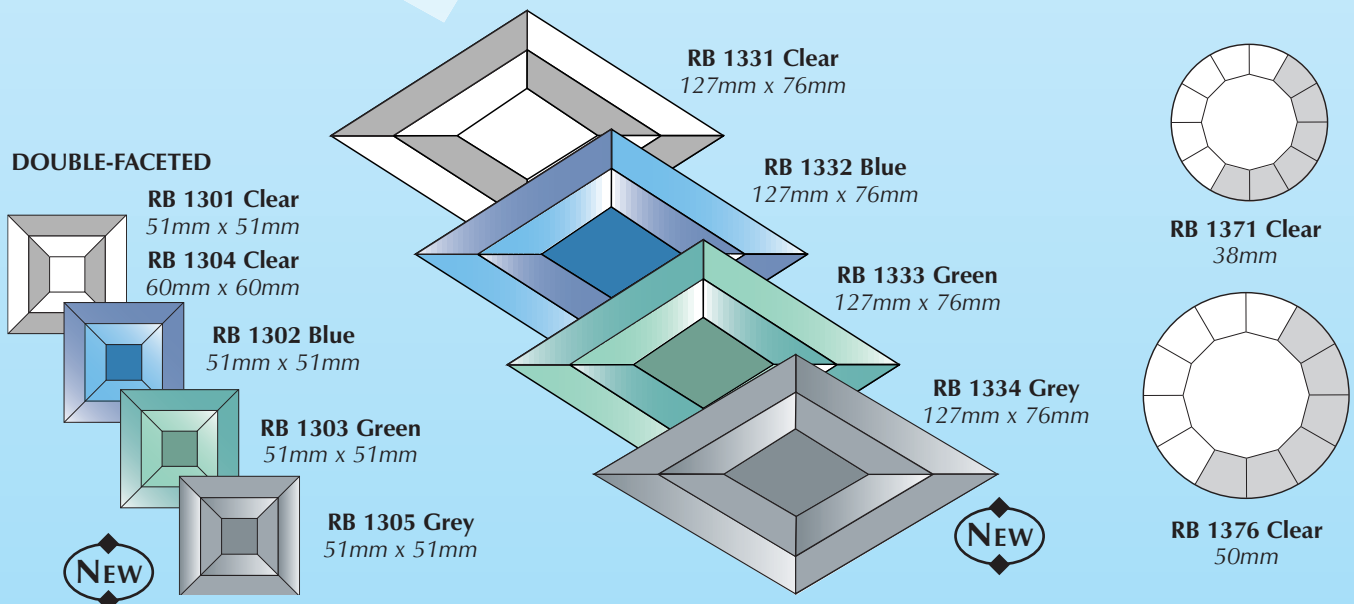

DOUBLE-FACETED