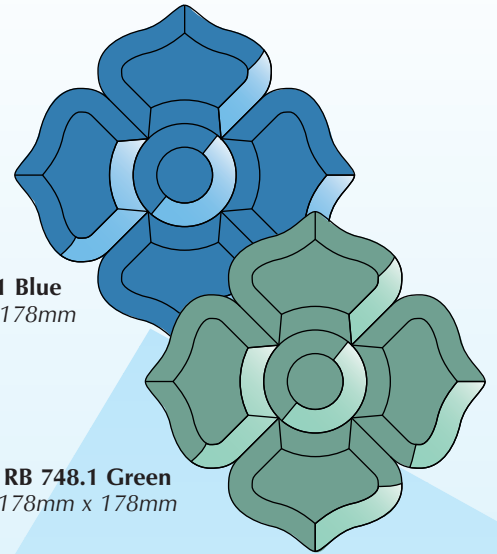

MULTI COLOURED BEVELS

Colour variation may occur between batches on all coloured bevels

RB 548.2 Blue
46mm x 178mm
Extension set for
RB 548.1

Total height
with 1 extension
set 356mm,
with 2 extension
sets 534mm
(Shown with
2 extension sets)

RB 748.2 Green
46mm x 178mm
Extension set for
RB 748.1

Total height with
1 extension set 356mm,
with 2 extension
sets 534mm
(Shown with
2 extension sets)

RB 548.1 Blue
178mm x 178mm

RB 748.1 Green
178mm x 178mm

RB 549.1 Blue
145mm x 180mm

RB 749.1 Green
145mm x 180mm

RB 296RCBL Blue
105mm x 118mm

RB 296RCGR Green
105mm x 118mm

RB 514.2 Blue
252mm x 187mm

RB 714.2 Green
252mm x 187mm

RB 502.1 Blue
165mm x 127mm

RB 702.1 Green
165mm x 127mm

RB 522.1 Blue
200mm x 145mm

RB 622.1 Bronze
200mm x 145mm

RB 722.1 Green
200mm x 145mm

RB 568.1 Blue
256mm x 155mm

RB 668.1 Bronze
256mm x 155mm

RB 768.1 Green
256mm x 155mm