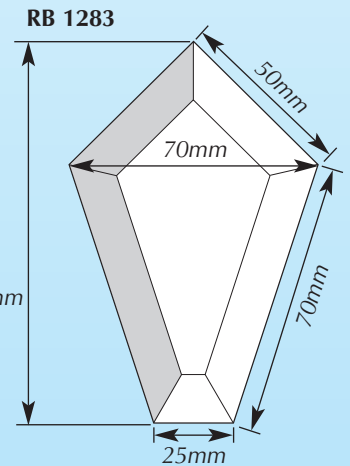

FEATURE BEVELS - CURVES, OVALS, SHAPES

NEW

RB 1283

PLEASE NOTE
Star Bevels dimensions are Point to Point as shown.