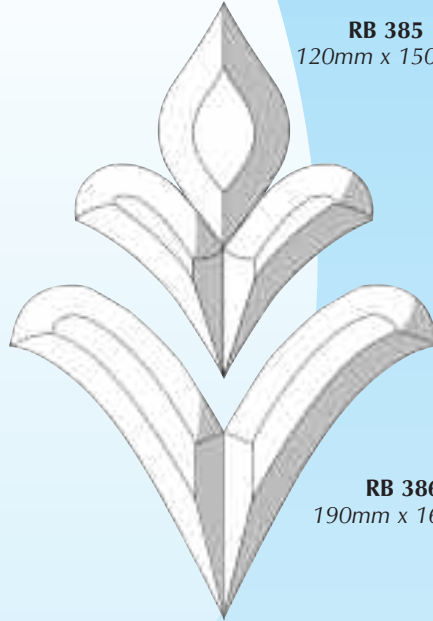

RB 27.1
200mm x 347mm

RB 385
120mm x 150mm

RB 386
190mm x 160mm

RB 385 WITH RB 386
190mm x 235mm