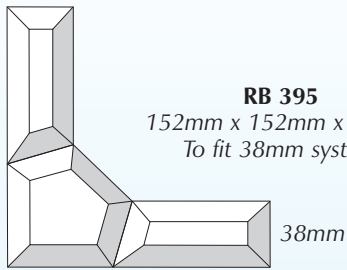

RB 105 19mm x 152mm

RB 106 19mm x 203mm

RB 107 19mm x 254mm

RB 108 19mm x 305mm

BORDER & CORNER BEVELS

CORNER CLUSTERS

RB 395
152mm x 152mm x 38mm
To fit 38mm system

38mm