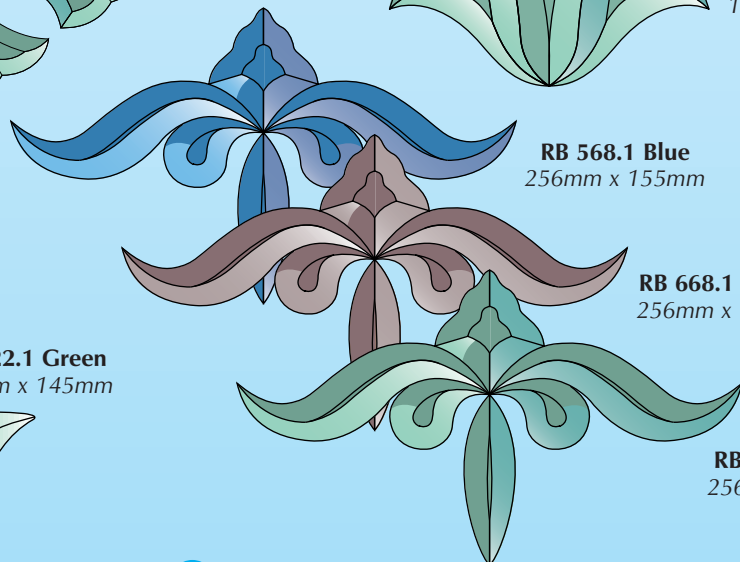

RB 522.1 Blue
200mm x 145mm

RB 622.1 Bronze
200mm x 145mm

RB 722.1 Green
200mm x 145mm

RB 568.1 Blue
256mm x 155mm

RB 668.1 Bronze
256mm x 155mm

RB 768.1 Green
256mm x 155mm

MULTI COLOURED BEVELS

Colour variation may occur between batches on all coloured bevels