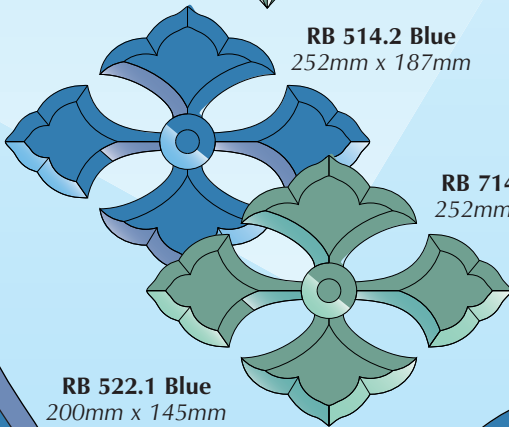

RB 748.2 Green
46mm x 178mm
Extension set for
RB 748.1

Total height with
1 extension set 356mm,
with 2 extension
sets 534mm
(Shown with
2 extension sets)

RB 548.1 Blue
178mm x 178mm

RB 748.1 Green
178mm x 178mm

RB 549.1 Blue
145mm x 180mm

RB 749.1 Green
145mm x 180mm

RB 296RCBL Blue
105mm x 118mm

RB 296RCGR Green
105mm x 118mm

RB 514.2 Blue
252mm x 187mm

RB 714.2 Green
252mm x 187mm

RB 502.1 Blue
165mm x 127mm

RB 702.1 Green
165mm x 127mm