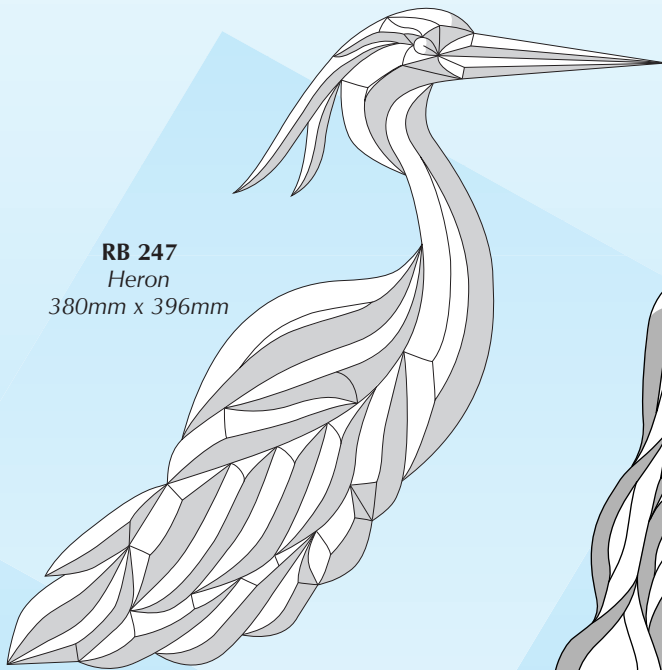

All numbers 100mm High

WILDLIFE

RB 288
Medium Angel Fish Left
175mm x 206mm
RB 288.2 Medium Angel Fish Right

RB 289
Small Angel Fish Left
125mm x 147mm
RB 289.2 Small Angel Fish Right

RB 491
Dolphins
180mm x 215mm

RB 266
Single Dolphin
146mm x 174mm

RB 96.1
Dragonfly
192mm x 150mm

RB 491.2
Dolphins
180mm x 215mm

RB 489
Swans
225mm x 195mm

RB 98.1
Horse
172mm x 247mm

WILDLIFE

RB 319
Butterfly
151mm x 127mm

RB 487
Kingfisher
245mm x 170mm

RB 86.1
Owl
120mm x 315mm

RB 247
Heron
380mm x 396mm

RB 85.2
Peacock
270mm x 675mm

RB 85.1
Peacock
270mm x 675mm

RB 17.1
Butterfly
158mm x 127mm

WORLD WISDOM

All world bevels are seamed.

RB 270.1
Long Life (Chinese Script)
215mm x 300mm