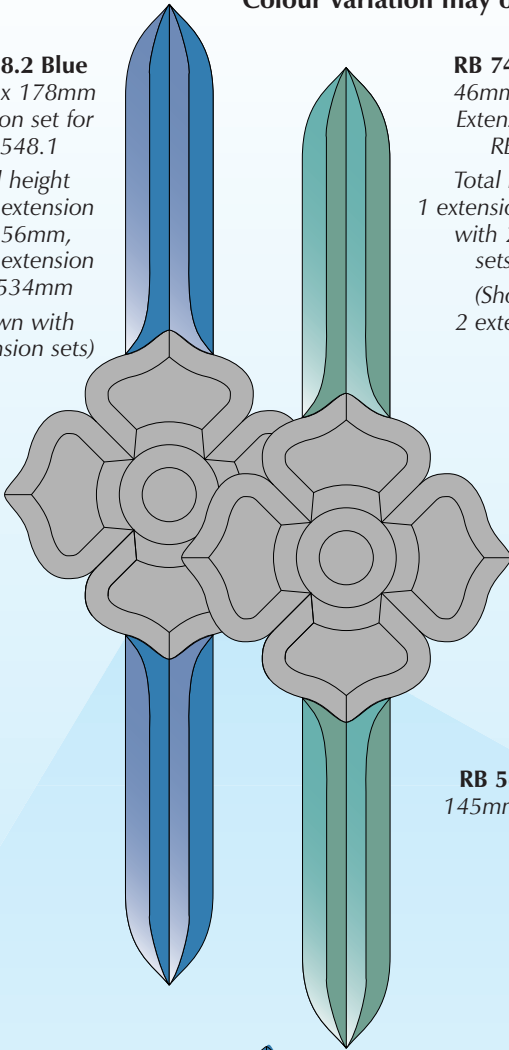

RB 495 Pink & Green
240mm x 245mm

RB 495.2 Pink & Green
240mm x 245mm

RB 496 Green
76mm x 36mm

RB 505.1 Blue
191mm x 114mm

RB 605.1 Bronze
191mm x 114mm

RB 705.1 Green
191mm x 114mm

RB 905.1 Grey
191mm x 114mm

RB 532.1 Blue
193mm x 196mm

RB 732.1 Green
193mm x 196mm

NEW

MULTI COLOURED BEVELS

Colour variation may occur between batches on all coloured bevels

RB 548.2 Blue
46mm x 178mm
Extension set for
RB 548.1

Total height
with 1 extension
set 356mm,
with 2 extension
sets 534mm
(Shown with
2 extension sets)

RB 748.2 Green
46mm x 178mm
Extension set for
RB 748.1

Total height with
1 extension set 356mm,
with 2 extension
sets 534mm
(Shown with
2 extension sets)

RB 548.1 Blue
178mm x 178mm

RB 748.1 Green
178mm x 178mm