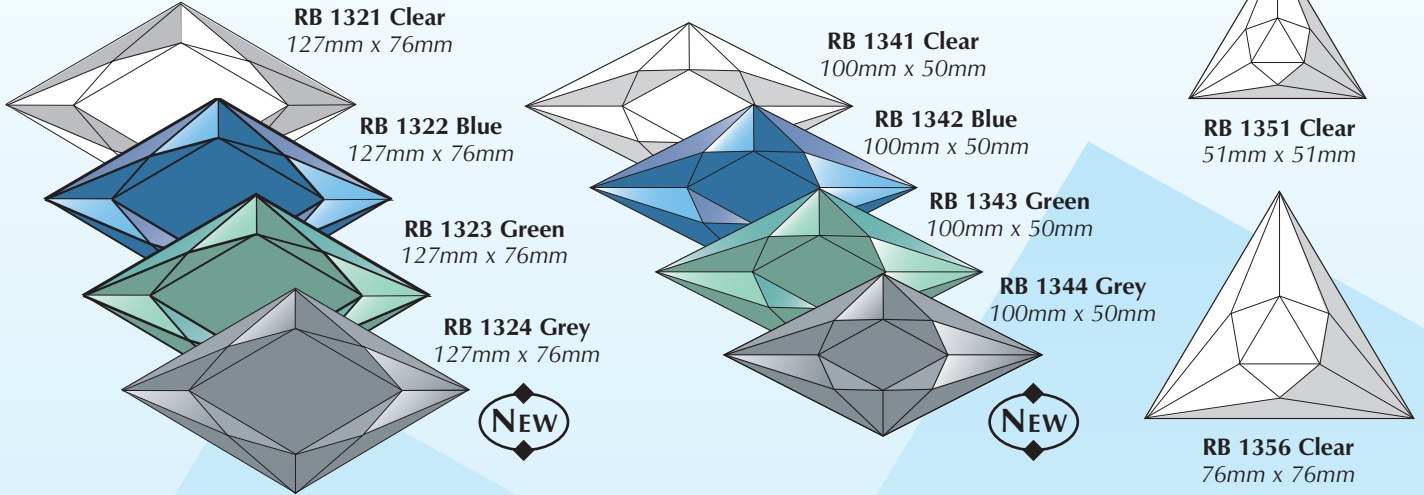

Reflected Light

Transmitted Light

MULTI-FACETED BEVELS

GIVING YOU AN 'EXTRA EDGE' IN DESIGNER APPEAL

Colour variation may occur between batches on all coloured bevels

ALL MULTI FACETED BEVELS ARE SEAMED

MULTI-FACETED