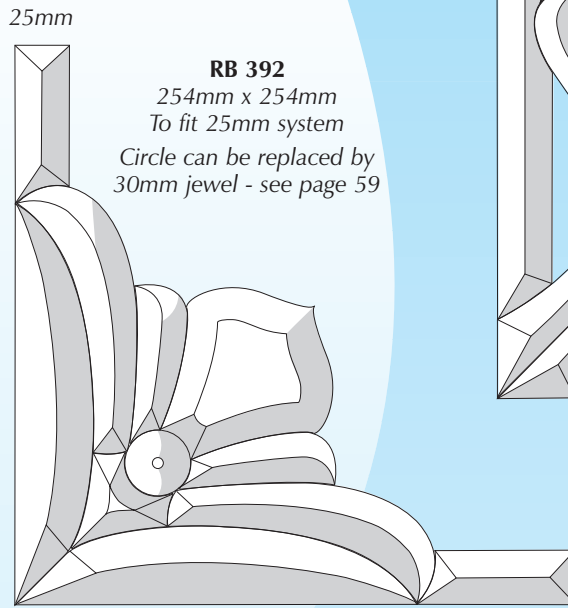

RB 105 19mm x 152mm

RB 106 19mm x 203mm

RB 107 19mm x 254mm

RB 108 19mm x 305mm

BORDER & CORNER BEVELS

CORNER CLUSTERS

RB 395
152mm x 152mm x 38mm
To fit 38mm system

38mm